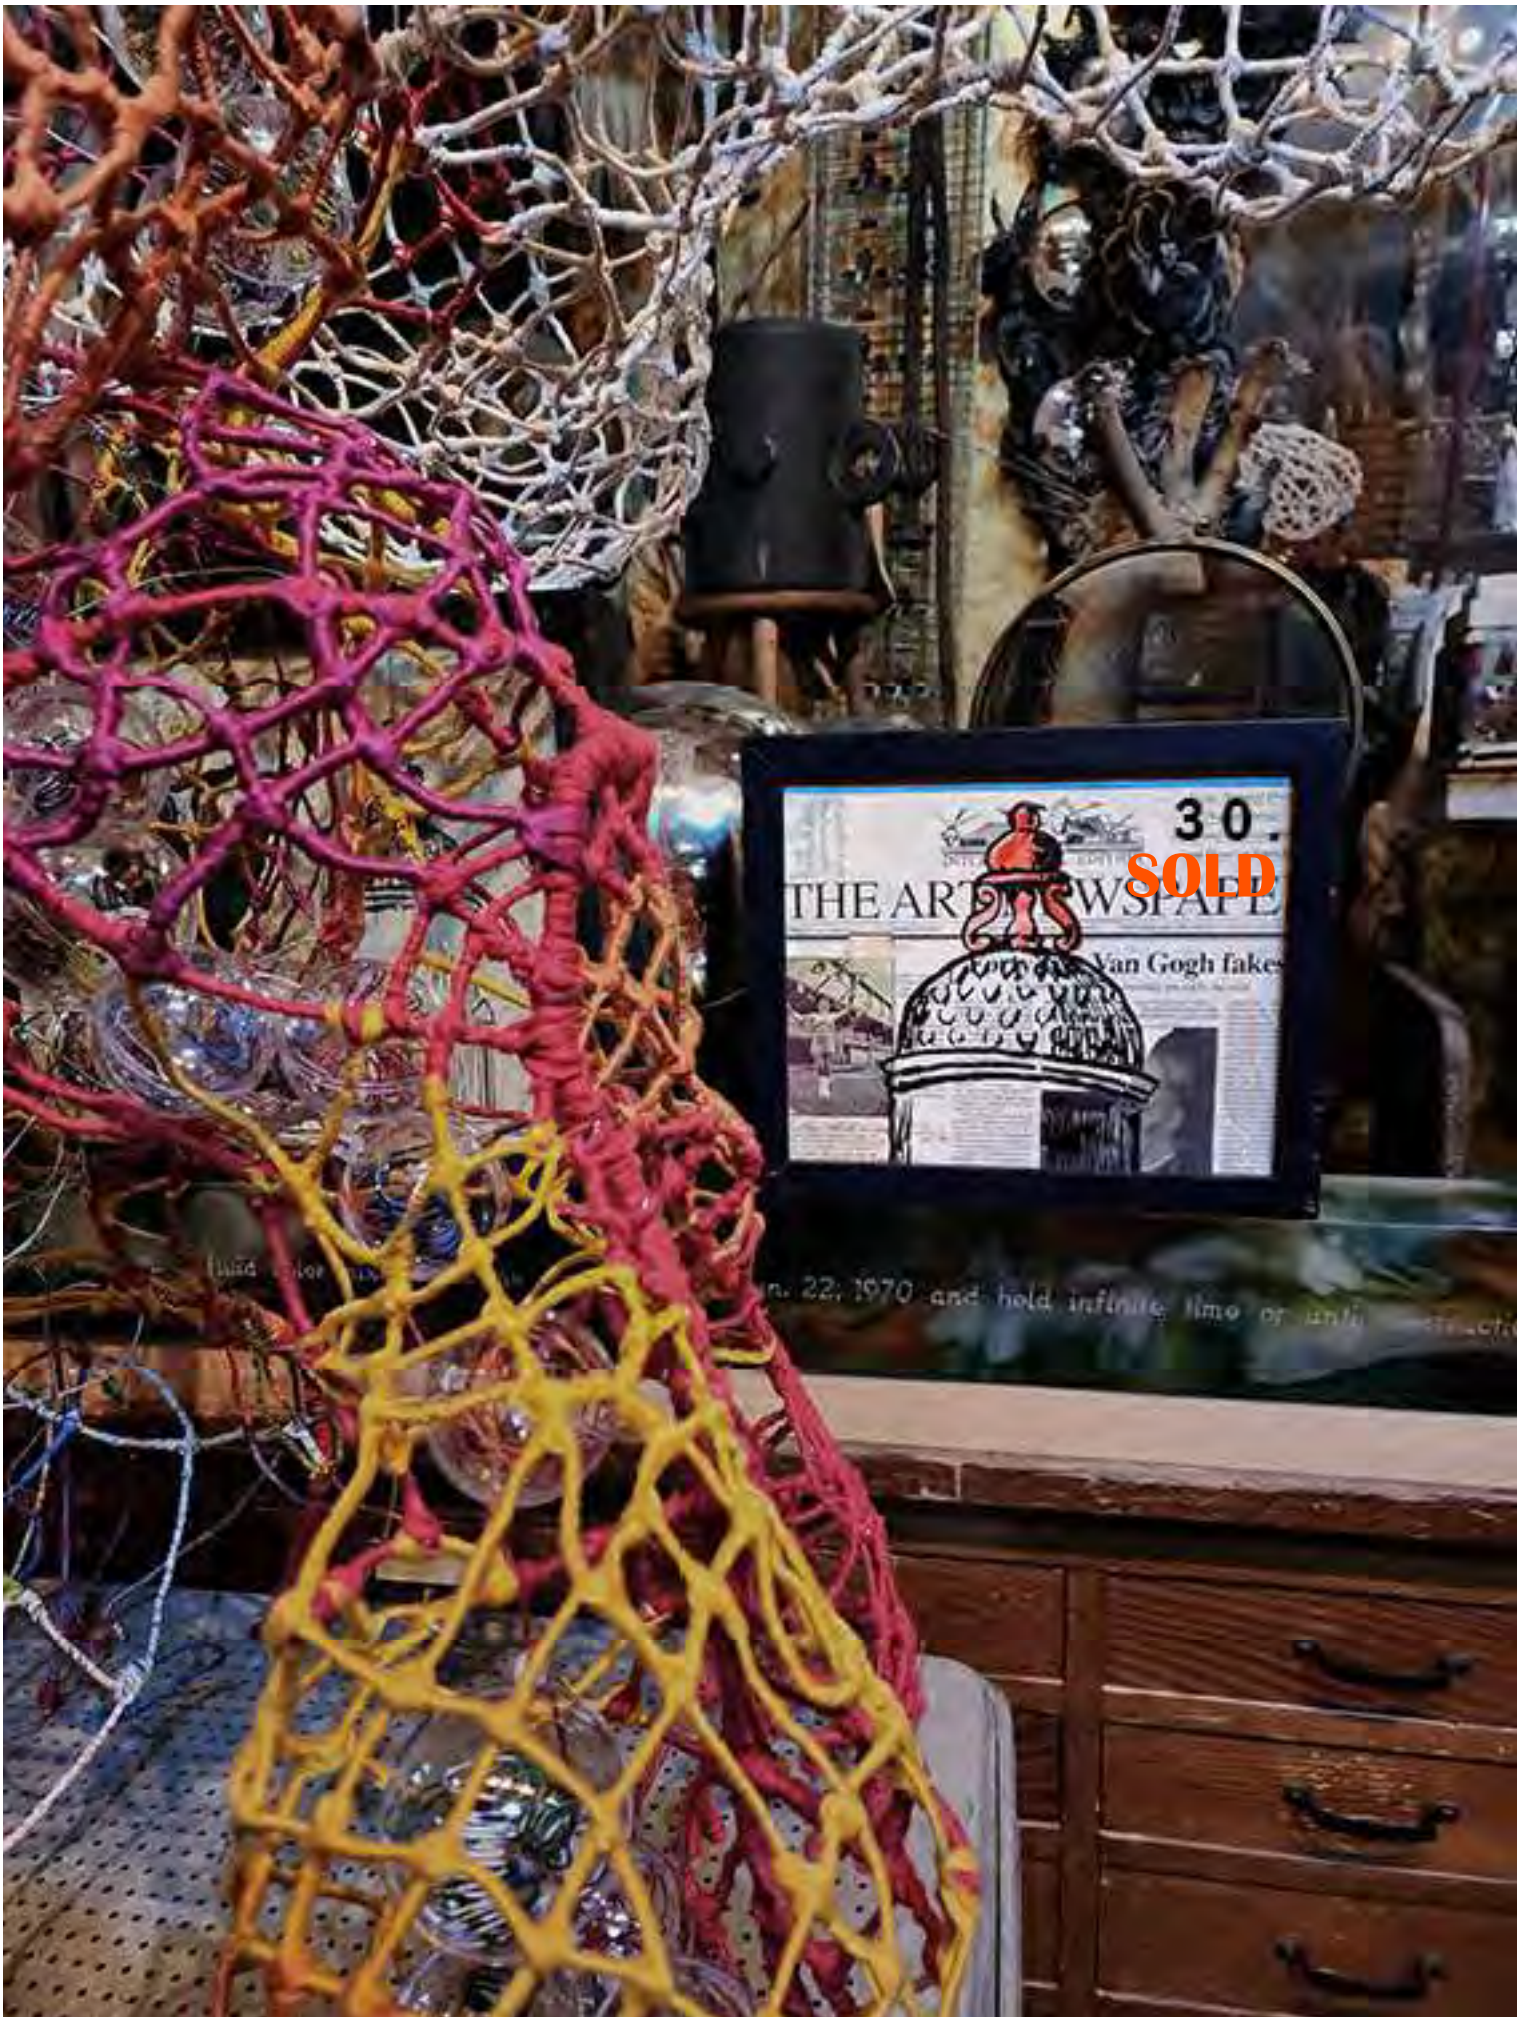

**SOLD**

40

**SOLD**

30.  
**SOLD**  
THE ART NEWSPAPER  
Van Gogh fakes  
Van Gogh fakes

...n. 22, 1970 and hold infinite time or until ...

40.

25.

200.